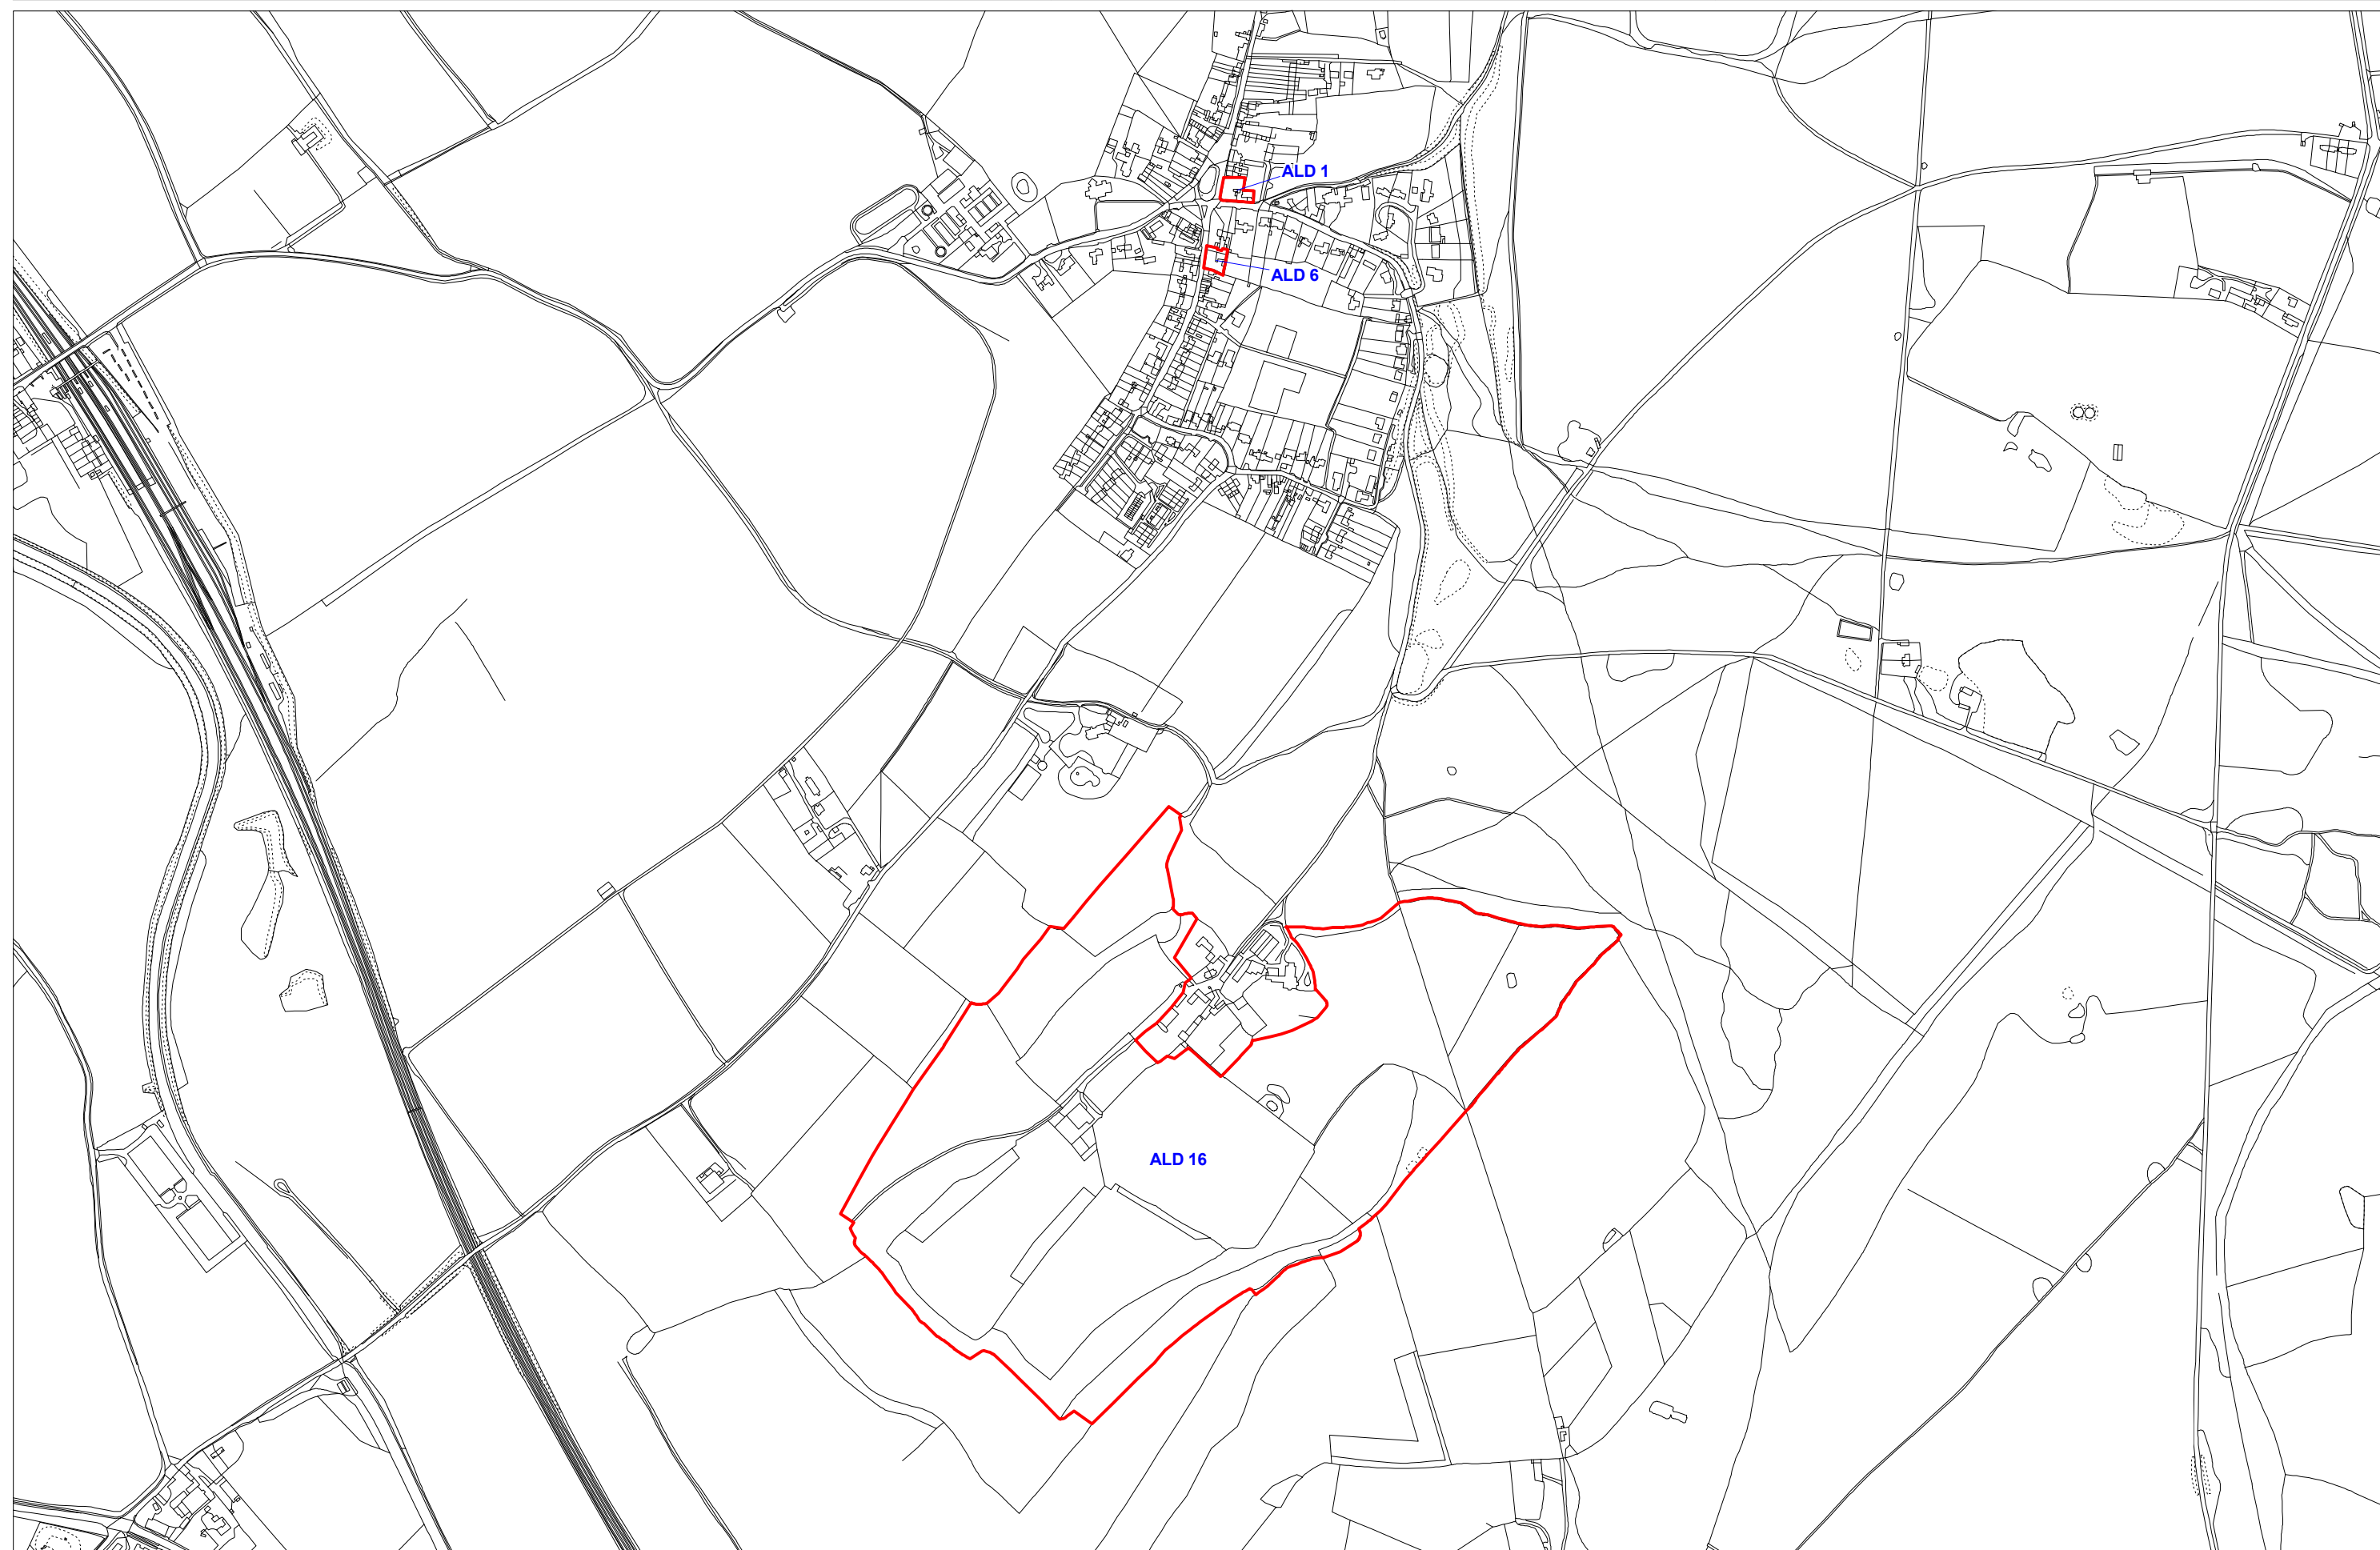

Project Title: South West Hertfordshire SHLAA

Project No. 101740

Scale 1:7,500 @ A3

Client Dacorum District Council

Drawing Title: Aldbury & Wiggington SHLAA Sites

Drawing No. 1

Date: 03 October 2008

Project Title: South West Hertfordshire SHLAA

Project No. 101740

Scale 1:7,500 @ A3

Client Dacorum District Council

Drawing Title: Aldbury & Wiggington SHLAA Sites

Drawing No. 1

Date: 03 October 2008