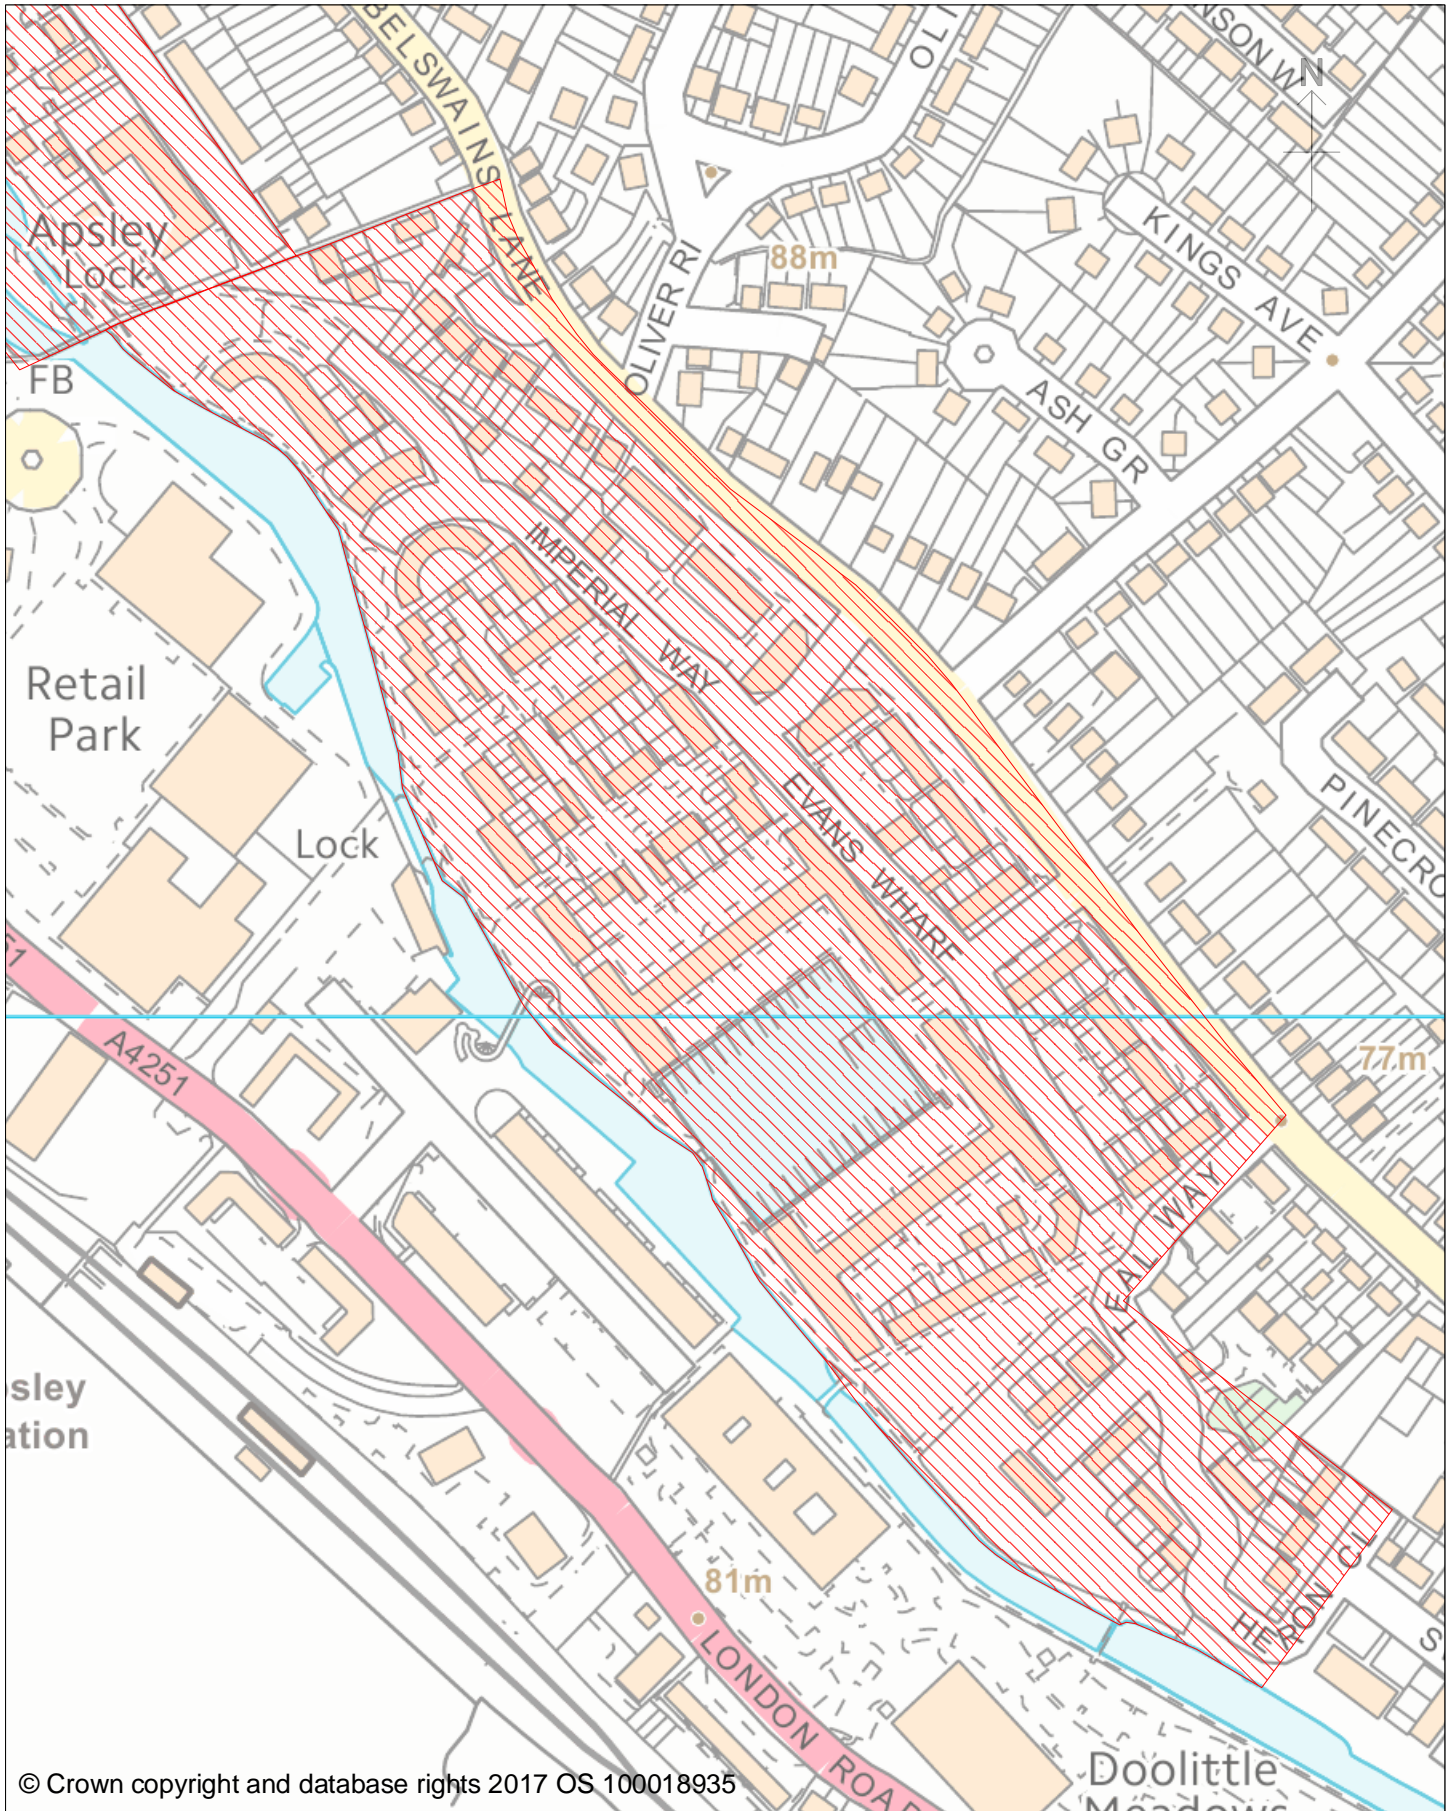

DPPO - Evans Wharf

© Crown copyright and database rights 2017 OS 100018935

Licensing
Dacorum Borough Council
The Forum
Marlowes
Hemel Hempstead
Herts
HP1 1DN

Scale: 1:3000
Date: 24/01/2017