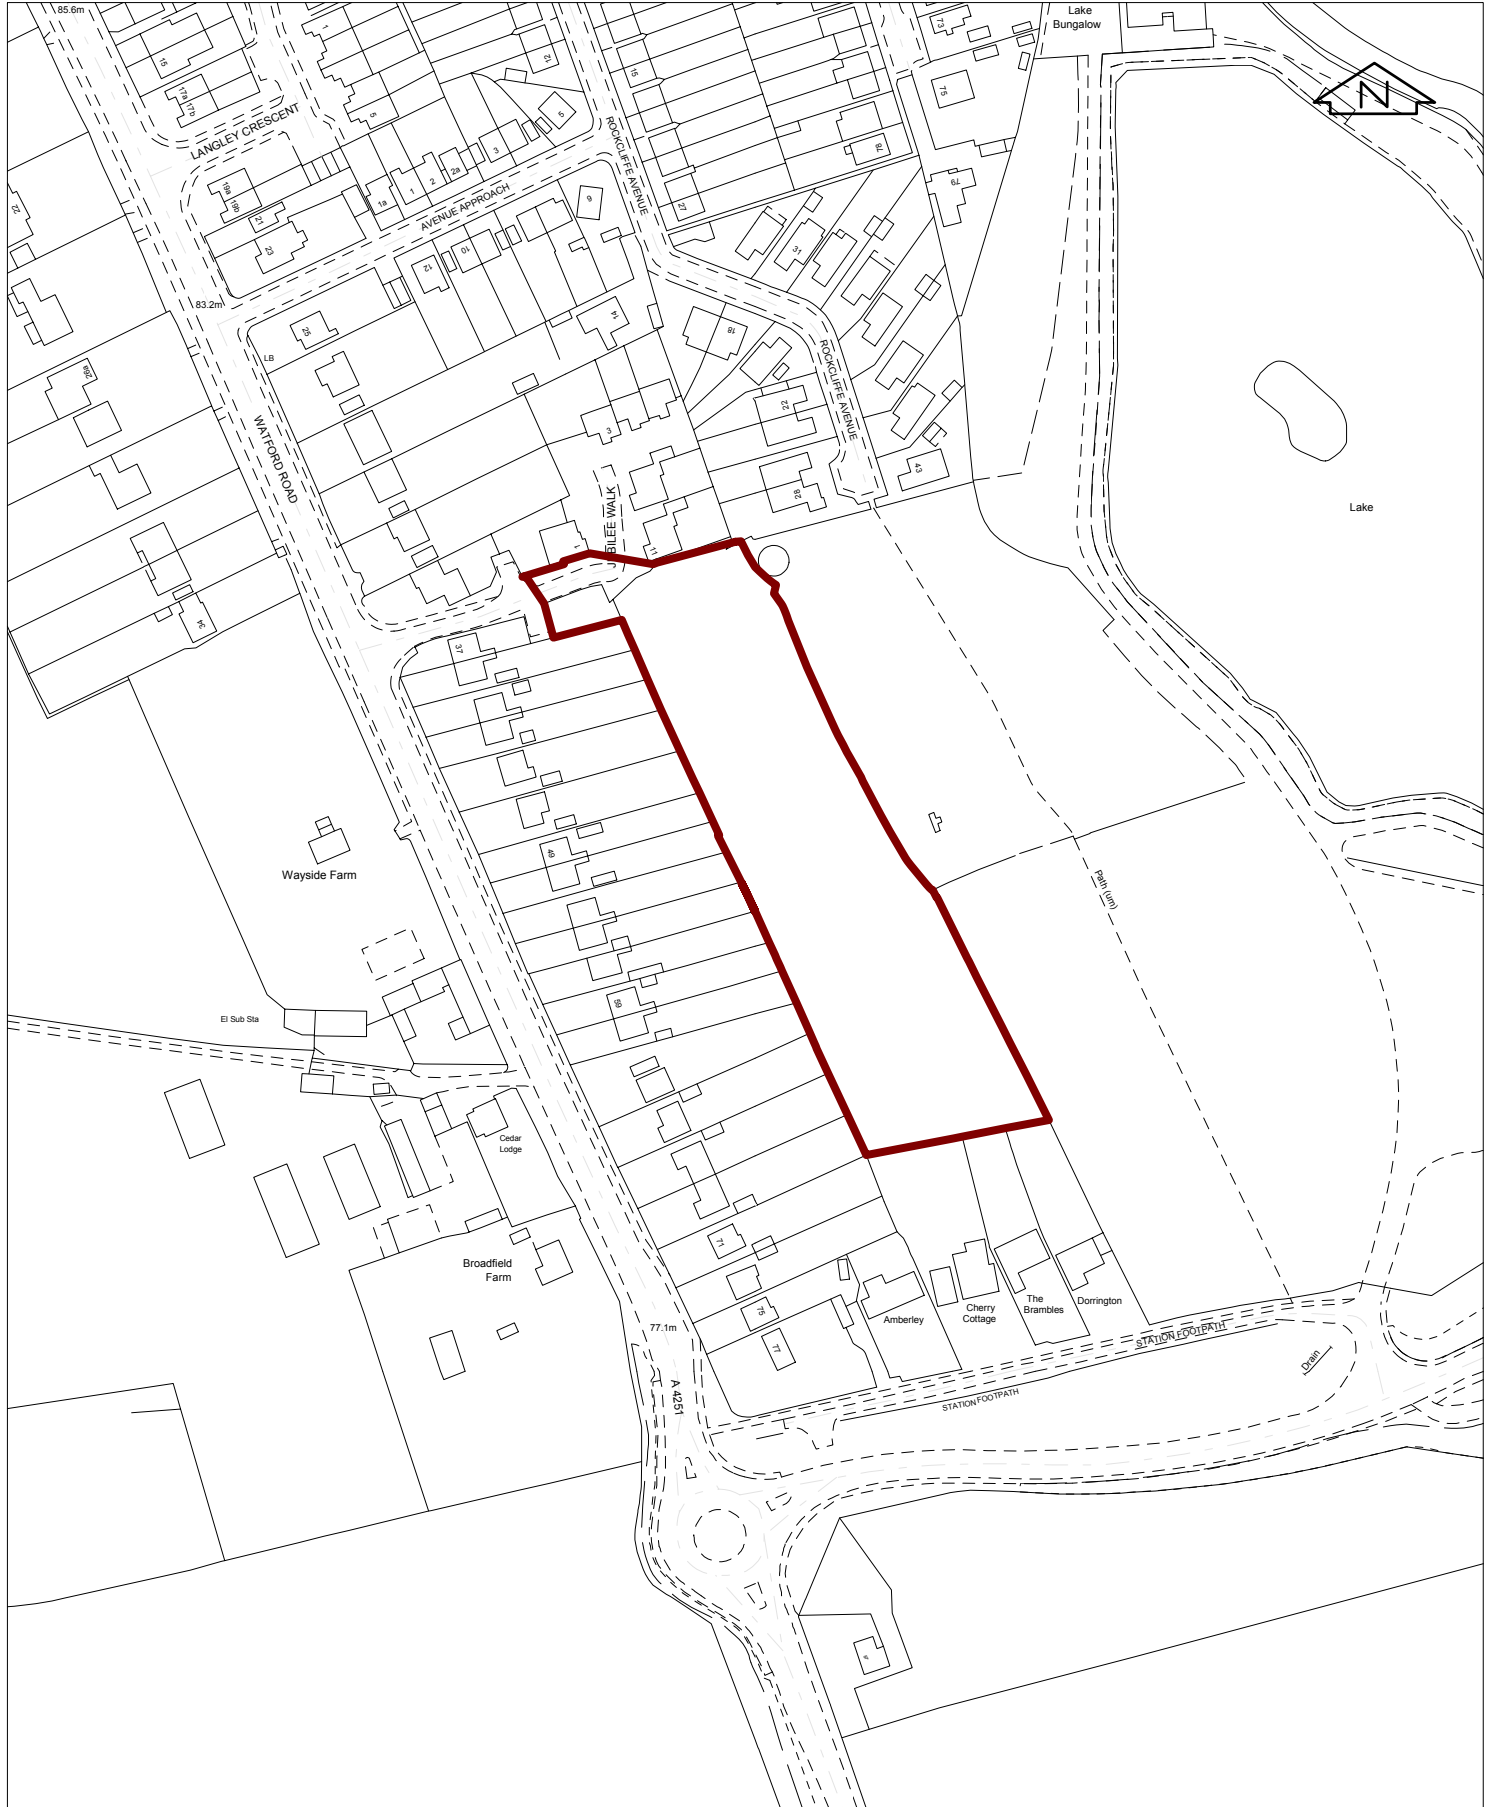

CONCEPT STATEMENT.
Land off Jubilee Walk, Kings Langley
Figure 1: Site Location Plan

Reproduced from the Ordnance Survey mapping with the permission of the controller of Her Majesty's Stationery Office. © Crown Copyright. Unauthorised reproduction infringes Crown Copyright and may lead to prosecution and civil proceedings. Dacorum Borough Council, Licence No. 100018935 2006

Scale: 1:2000