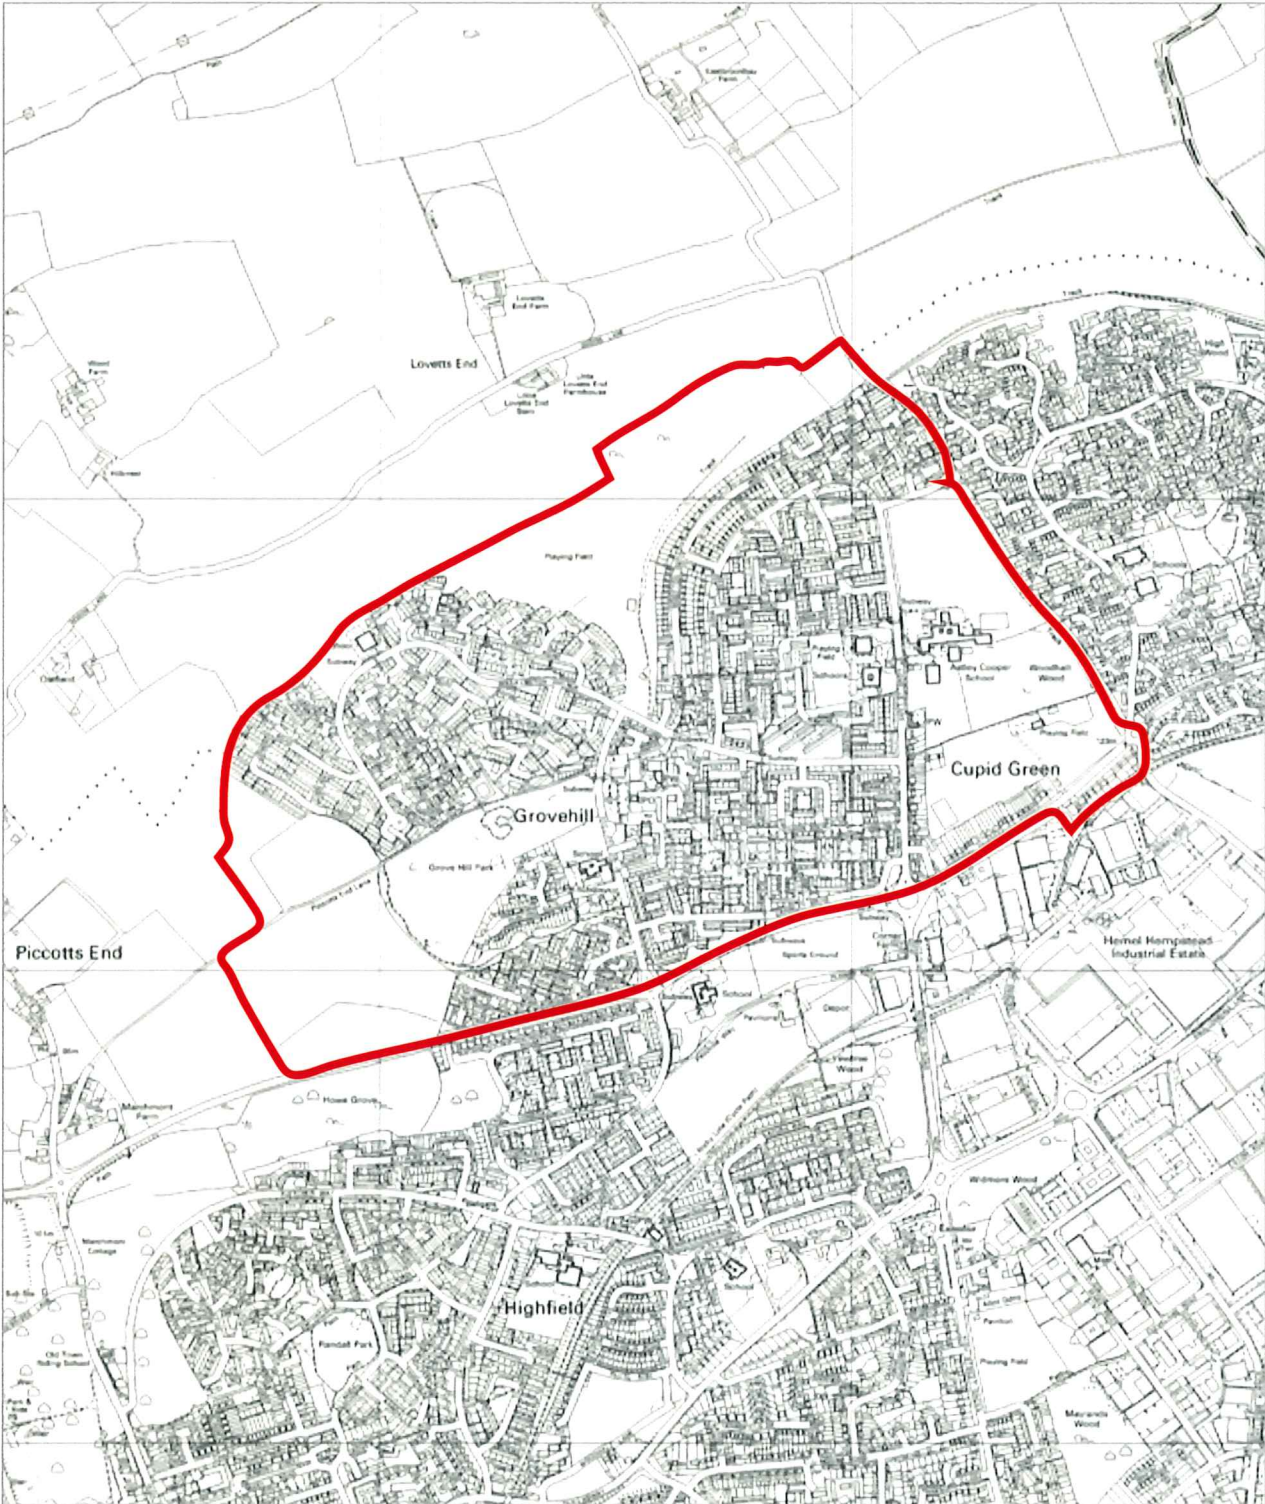

Figure 1:

Application for 'Grovehill Future Designated Neighbourhood Plan Area'
The area marked in red is the proposed designated area for a Neighbourhood Plan

© Crown Copyright 100018935 2012, © Dacorum Borough Council 2012, © Newgrove - Powered By Address Café
© Newgrove - Powered By Address Café

Scaled to A4