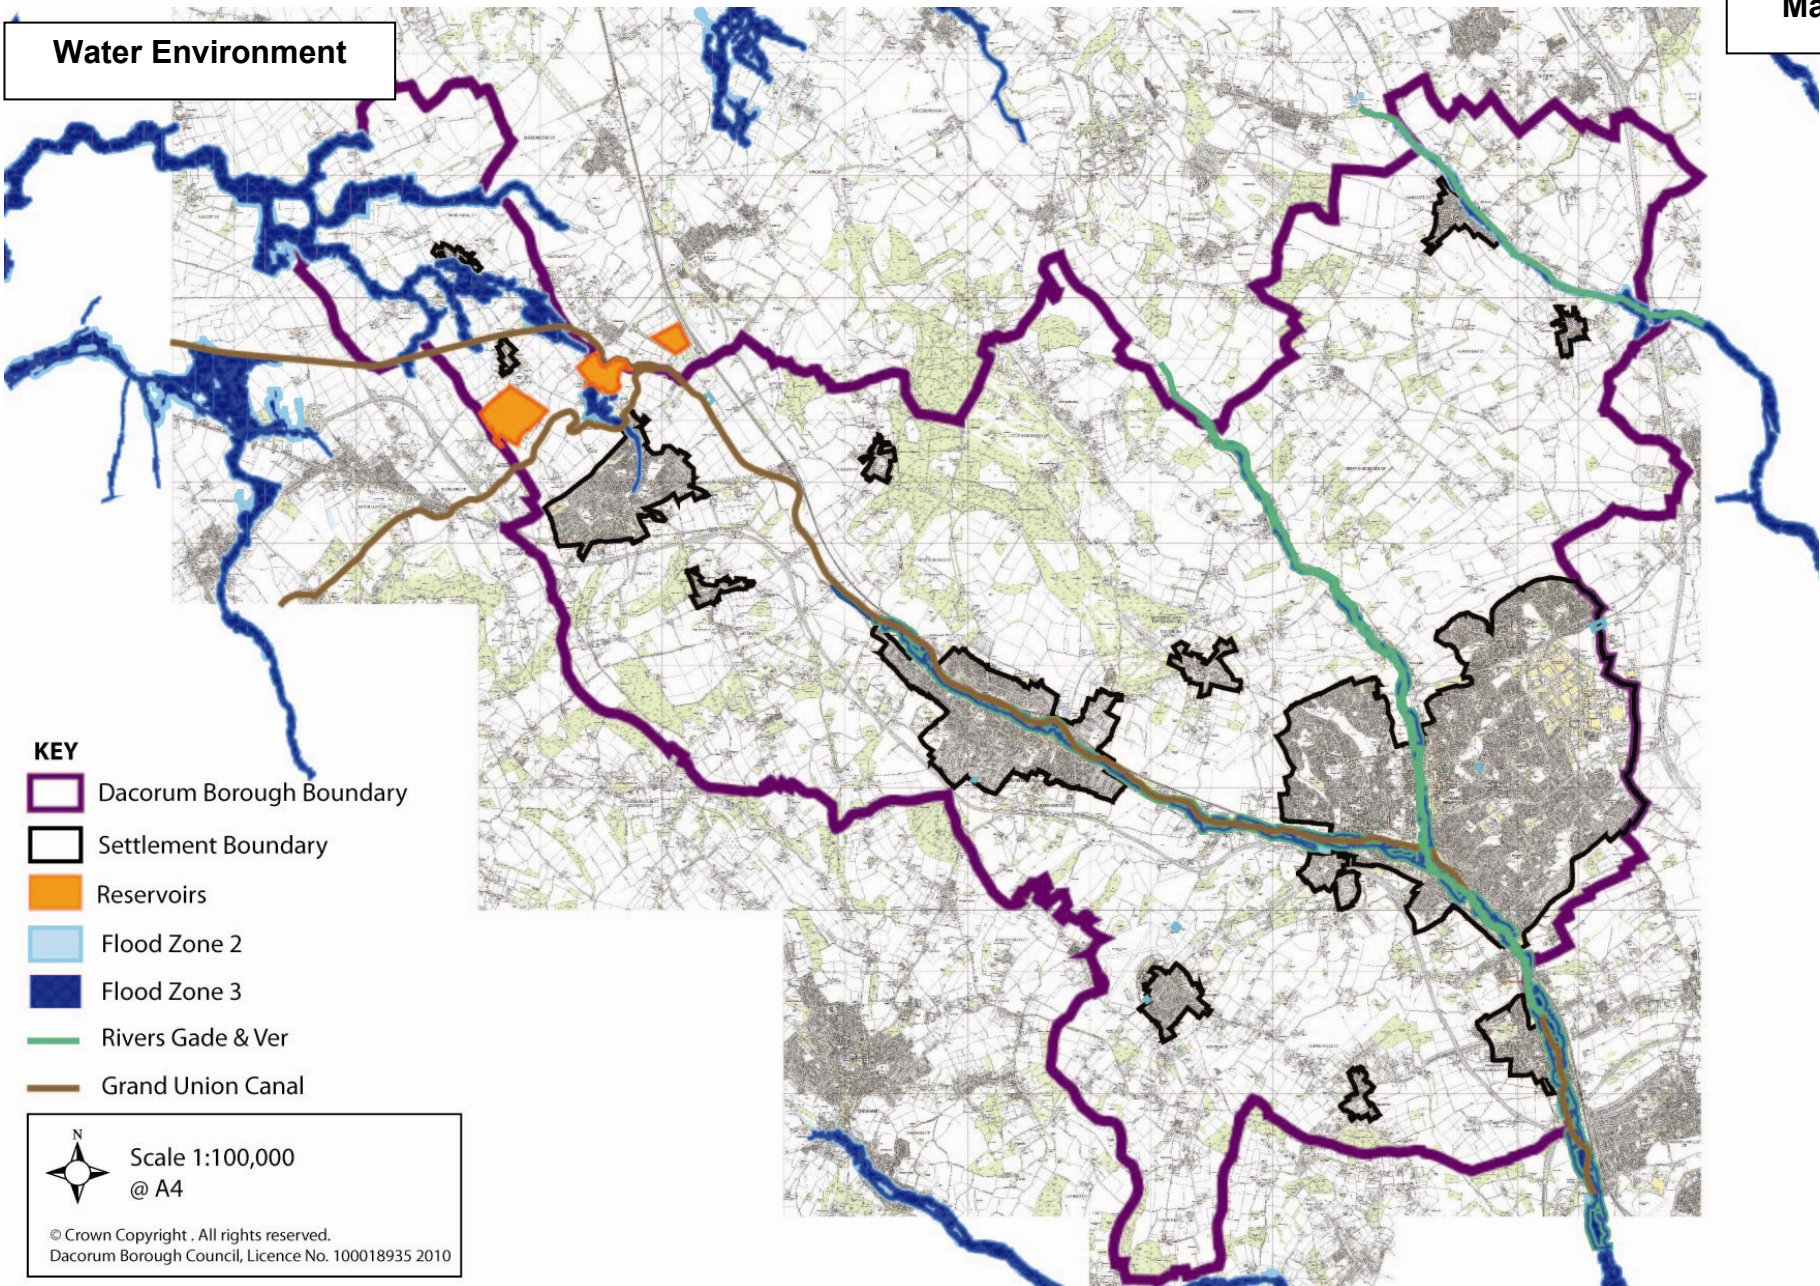

Water Environment

- KEY**
-  Dacorum Borough Boundary
 -  Settlement Boundary
 -  Reservoirs
 -  Flood Zone 2
 -  Flood Zone 3
 -  Rivers Gade & Ver
 -  Grand Union Canal

 Scale 1:100,000
@ A4

© Crown Copyright . All rights reserved.
Dacorum Borough Council, Licence No. 100018935 2010