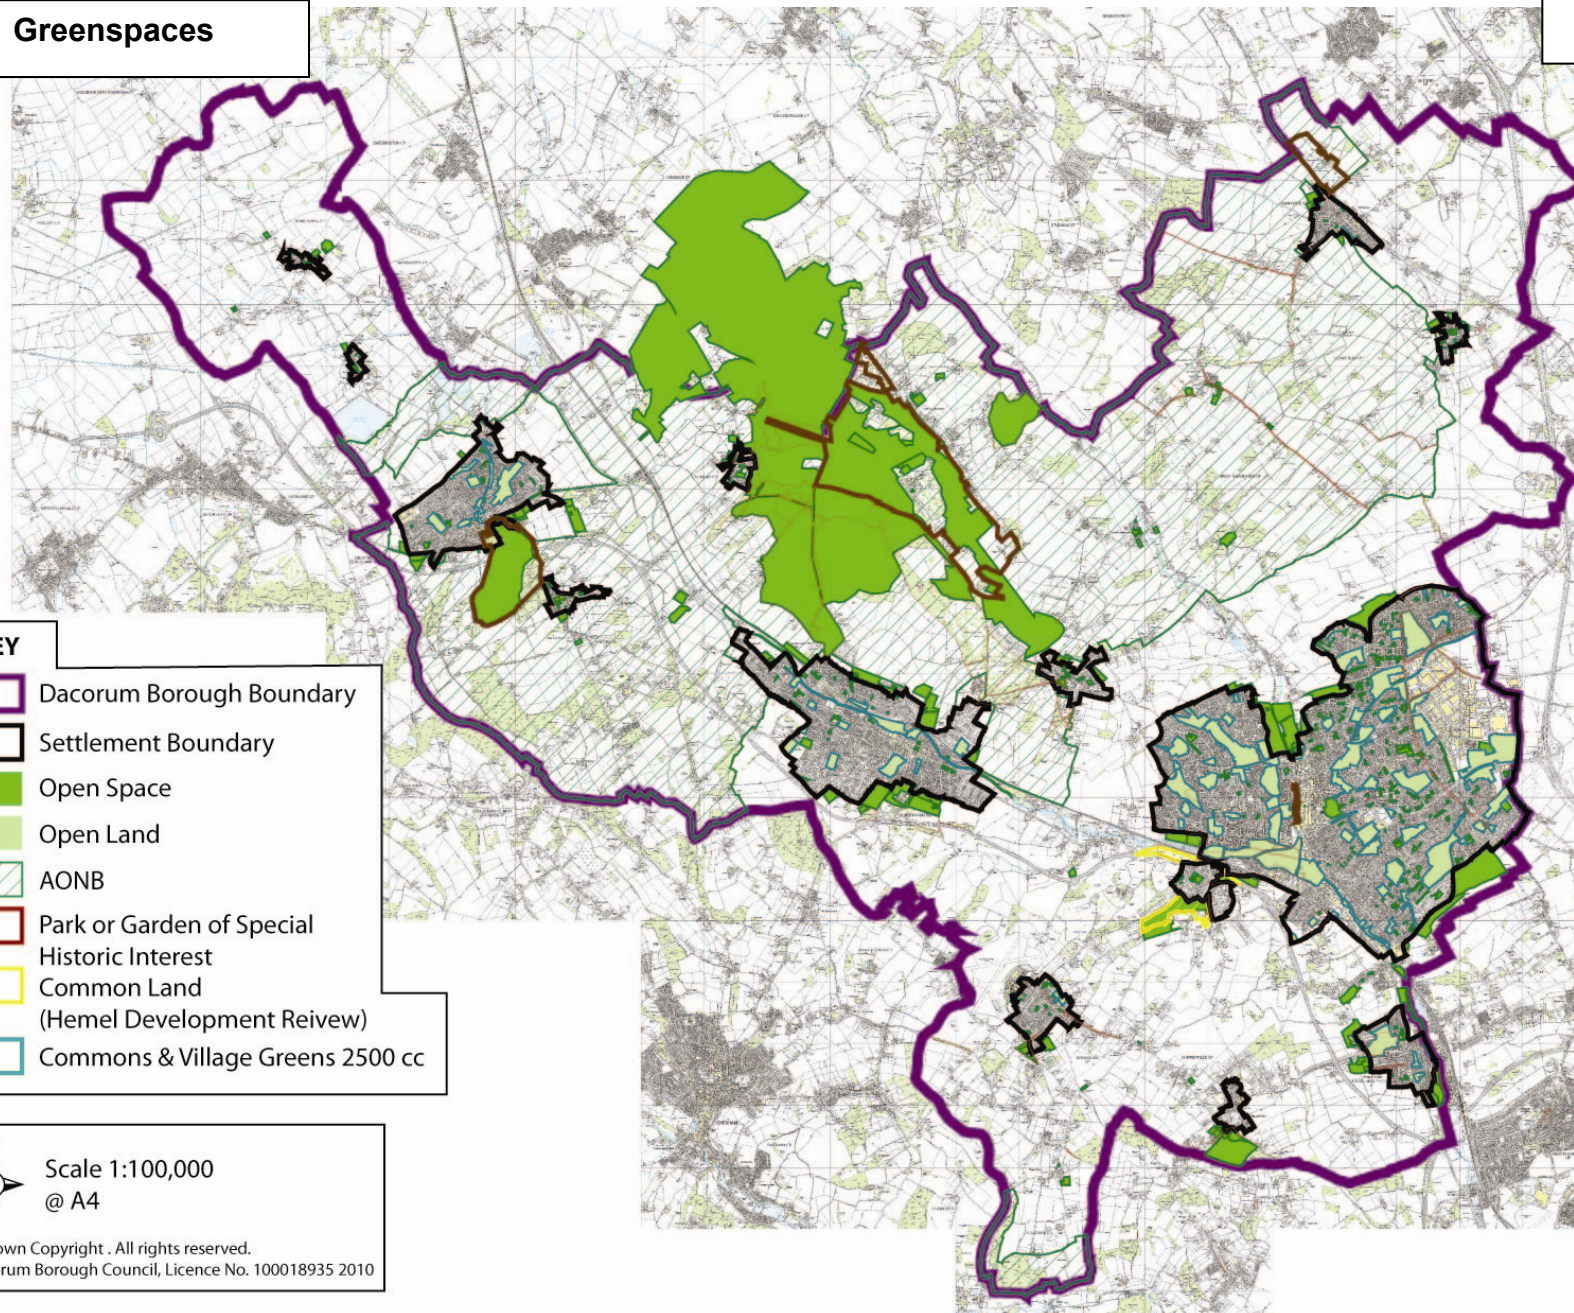

Greenspaces

Map 4

KEY

- Dacorum Borough Boundary
- Settlement Boundary
- Open Space
- Open Land
- AONB
- Park or Garden of Special Historic Interest
- Common Land (Hemel Development Reivew)
- Commons & Village Greens 2500 cc

Scale 1:100,000
@ A4

© Crown Copyright . All rights reserved.
Dacorum Borough Council, Licence No. 100018935 2010