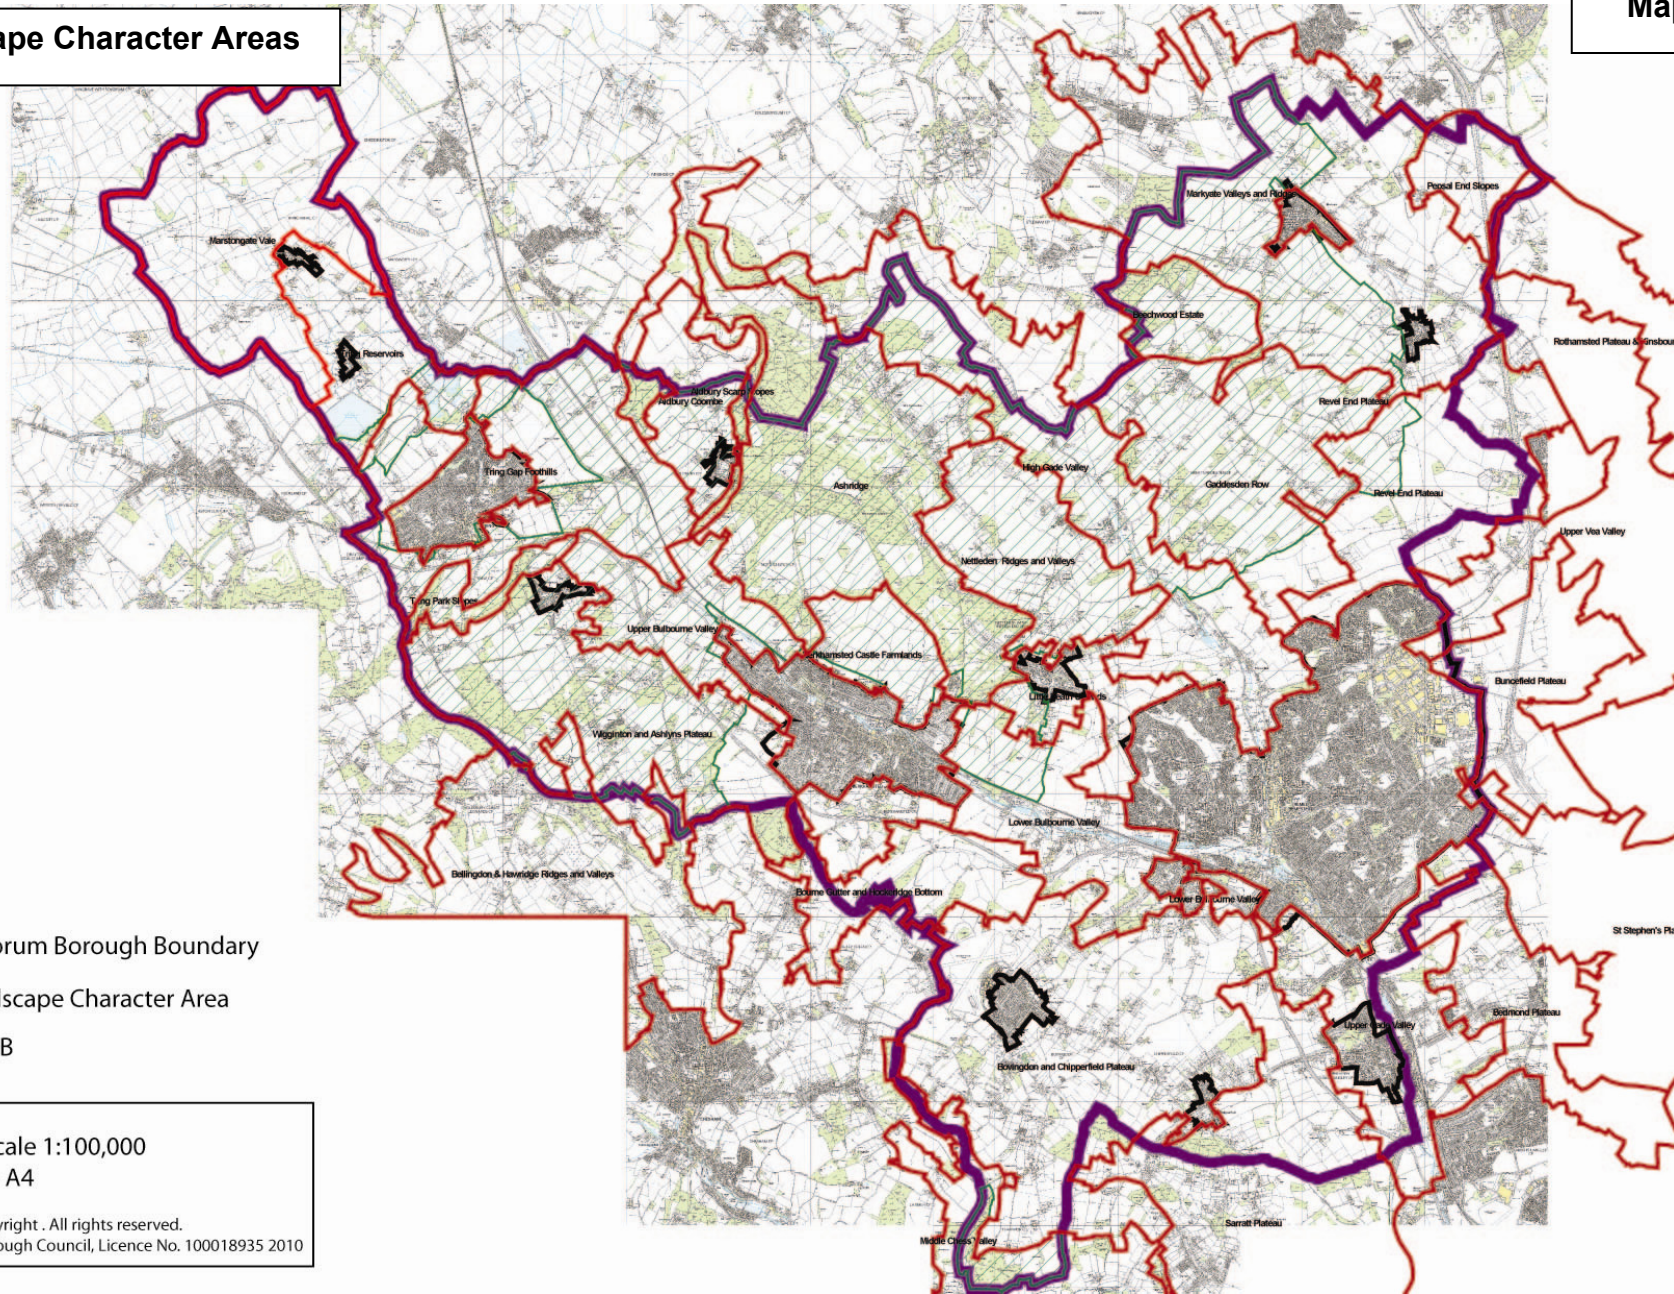

# Landscape Character Areas

### KEY

-  Dacorum Borough Boundary
-  Landscape Character Area
-  AONB

Scale 1:100,000  
@ A4

© Crown Copyright . All rights reserved.  
Dacorum Borough Council, Licence No. 100018935 2010