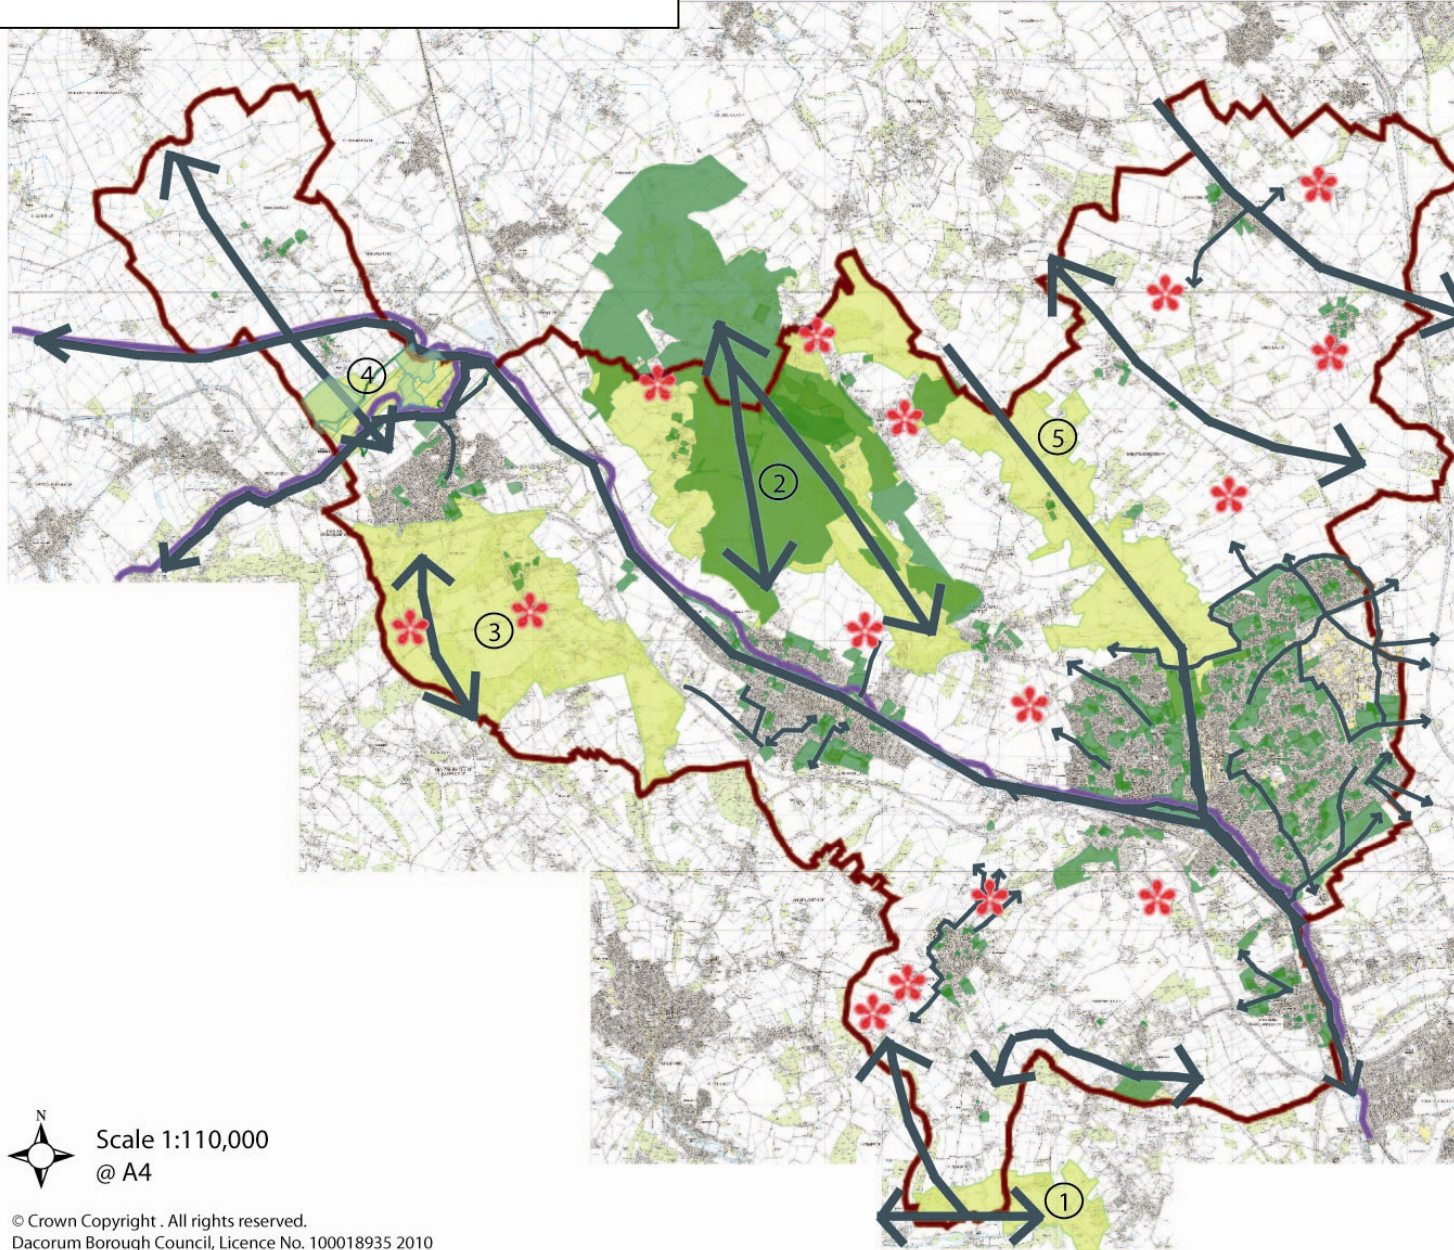

Dacorum's Green Infrastructure Network

Key

-  Borough Boundary
-  Important Open Space
-  } Key Corridors
-  Grand Union Canal
-  Areas of Biodiversity Opportunity
-  Key Biodiversity Areas:
  - ① River Chess Valley (wetlands, grasslands)
  - ② Ashridge/Berkhamsted Common/ Aldbury Nowers (beech woodland, heath, chalk, grassland)
  - ③ Tring Park/ High Scrubs (beech woodland, chalk, grassland)
  - ④ Tring Reservoirs (wetland)
  - ⑤ Upper Gade Valley (mosaic, wetlands, grassland and woodland)

 Scale 1:110,000  
 @ A4

© Crown Copyright . All rights reserved.  
 Dacorum Borough Council, Licence No. 100018935 2010