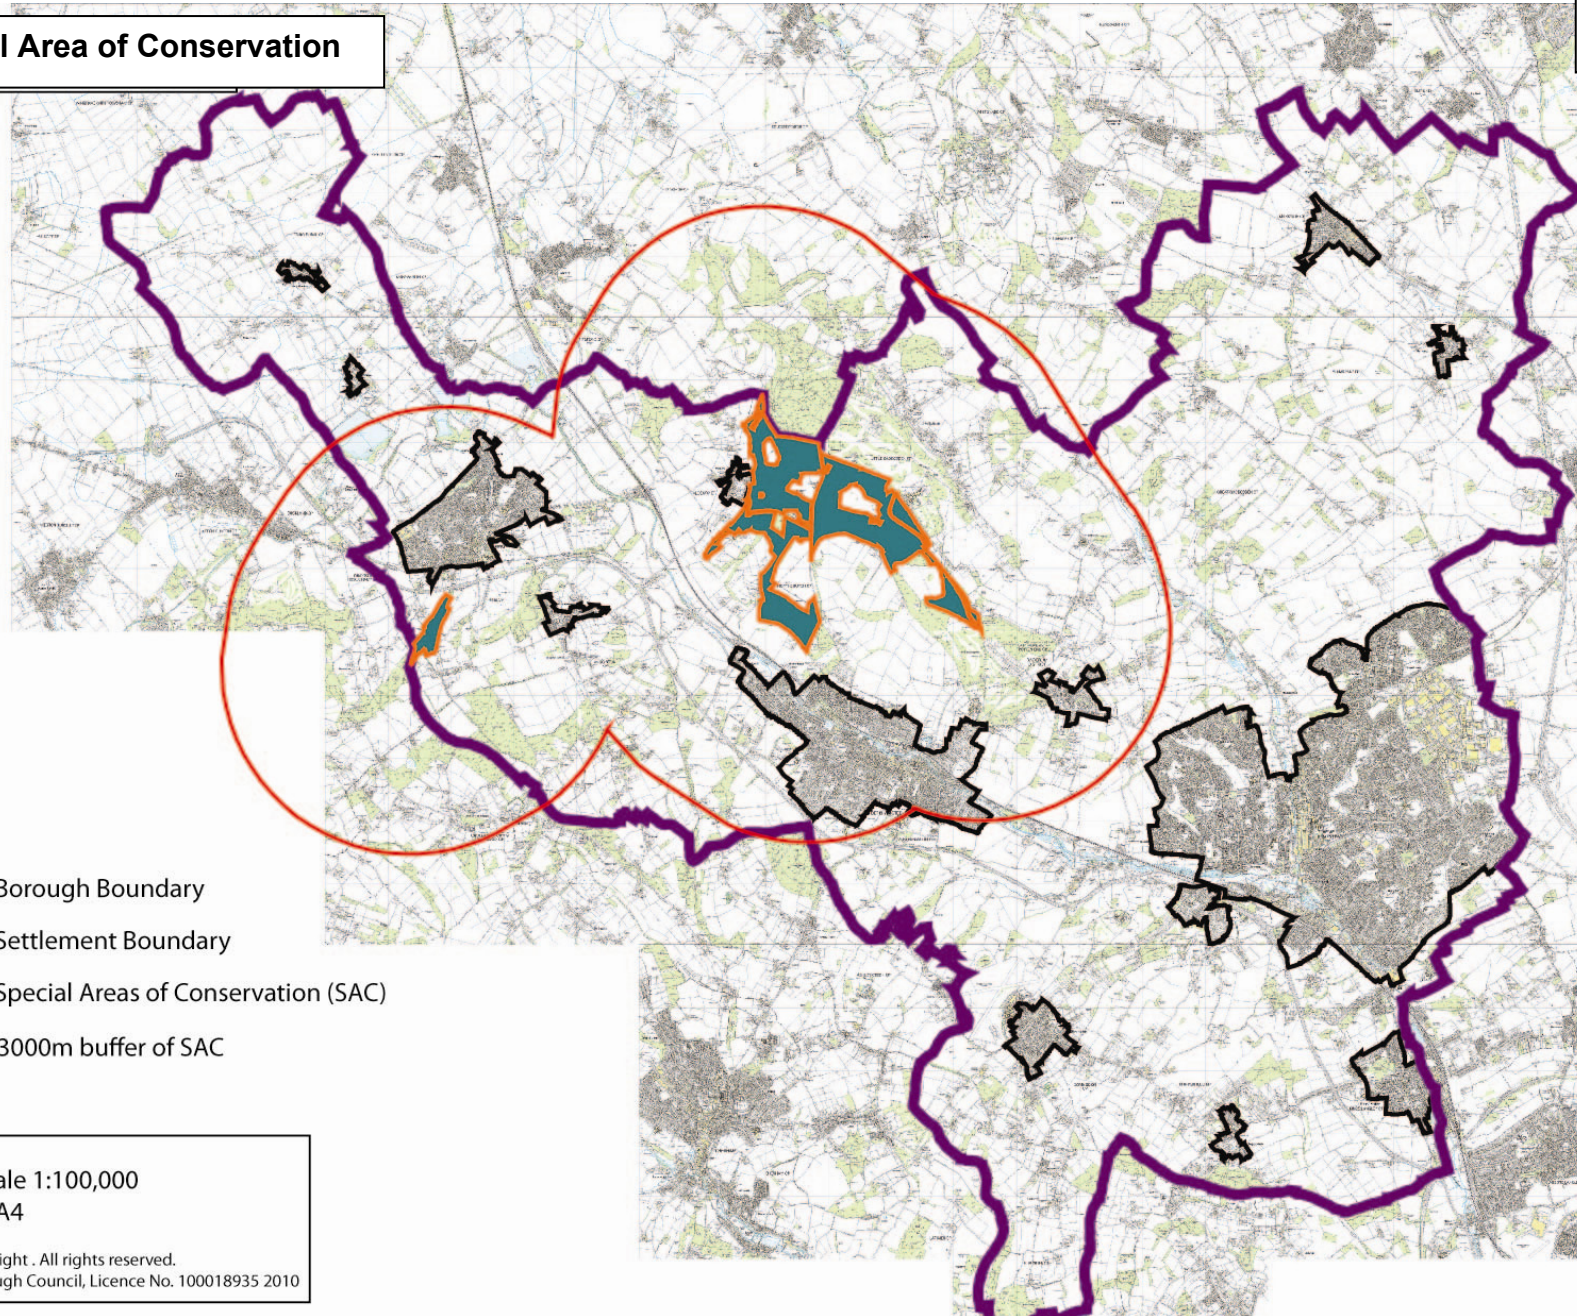

Special Area of Conservation

Map 11

KEY

-  Borough Boundary
-  Settlement Boundary
-  Special Areas of Conservation (SAC)
-  3000m buffer of SAC

Scale 1:100,000
@ A4

© Crown Copyright . All rights reserved.
Dacorum Borough Council, Licence No. 100018935 2010