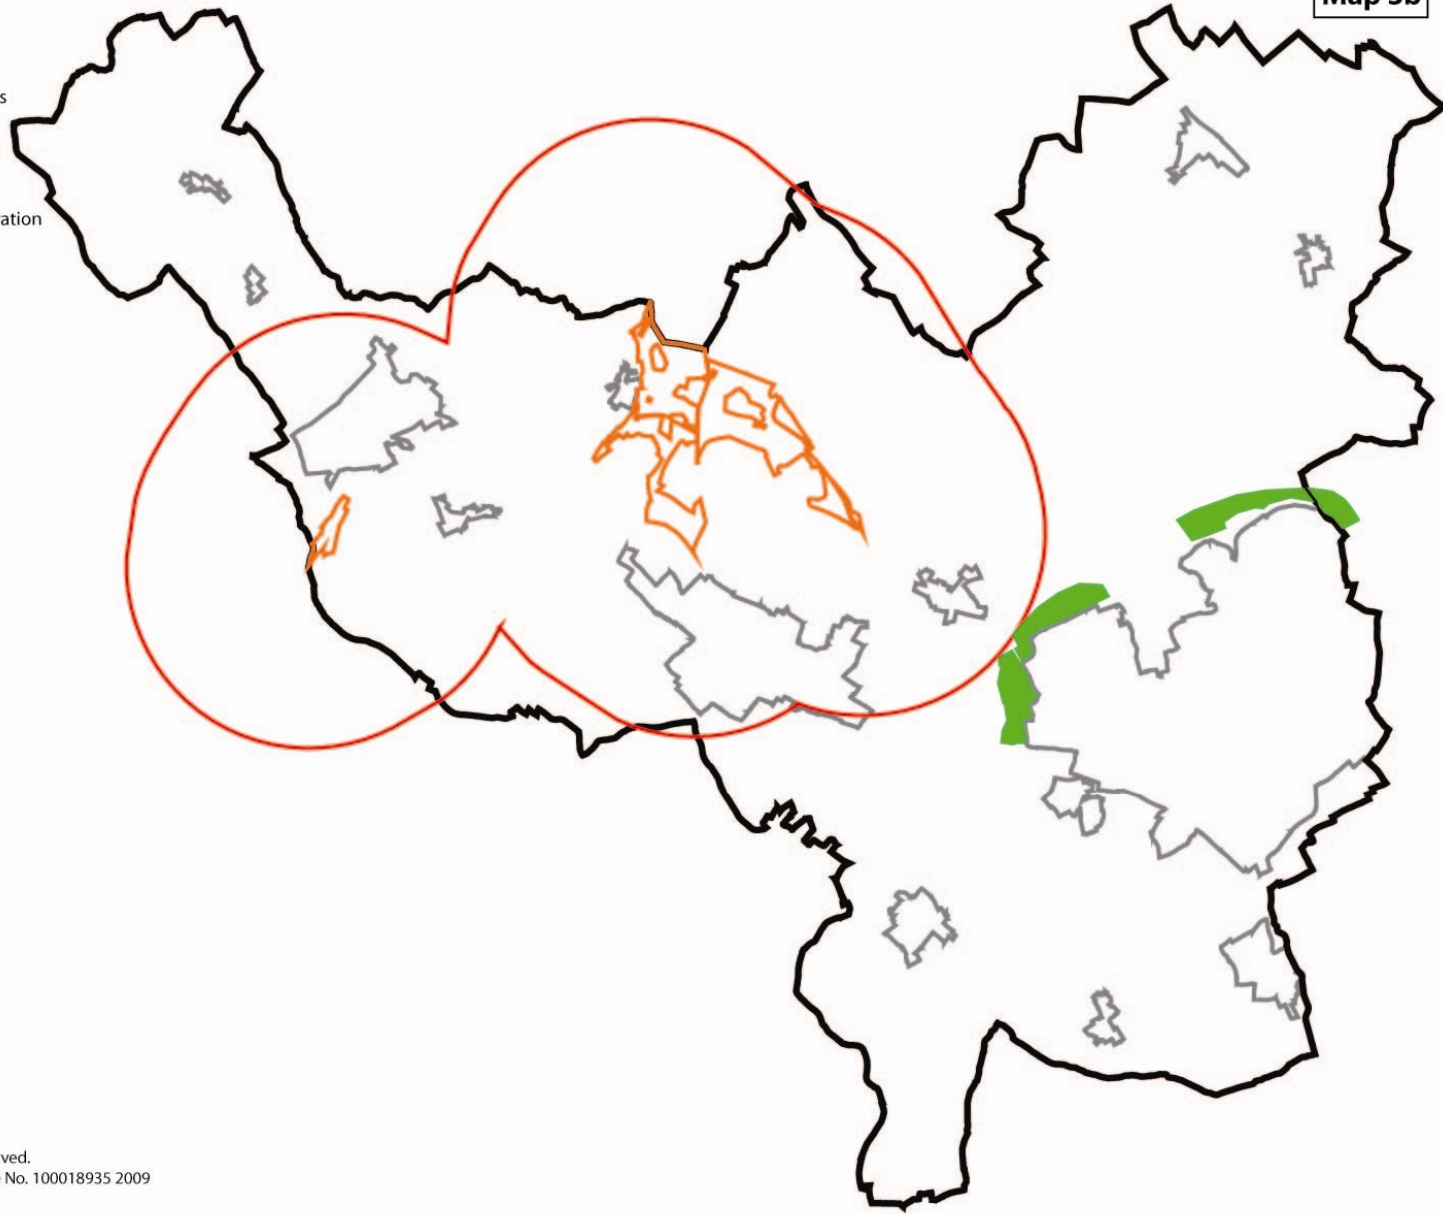

Hemel Hempstead growth options: Option 2 - Northern: Special Areas of Conservation

Map 3b

- Borough boundary
- Settlement boundary
- Northern growth options
- Special Areas of Conservation
- 3,000m buffer of Special Areas of Conservation

Scale 1:100,000
@ A4

© Crown Copyright. All rights reserved.
Dacorum Borough Council, Licence No. 100018935 2009