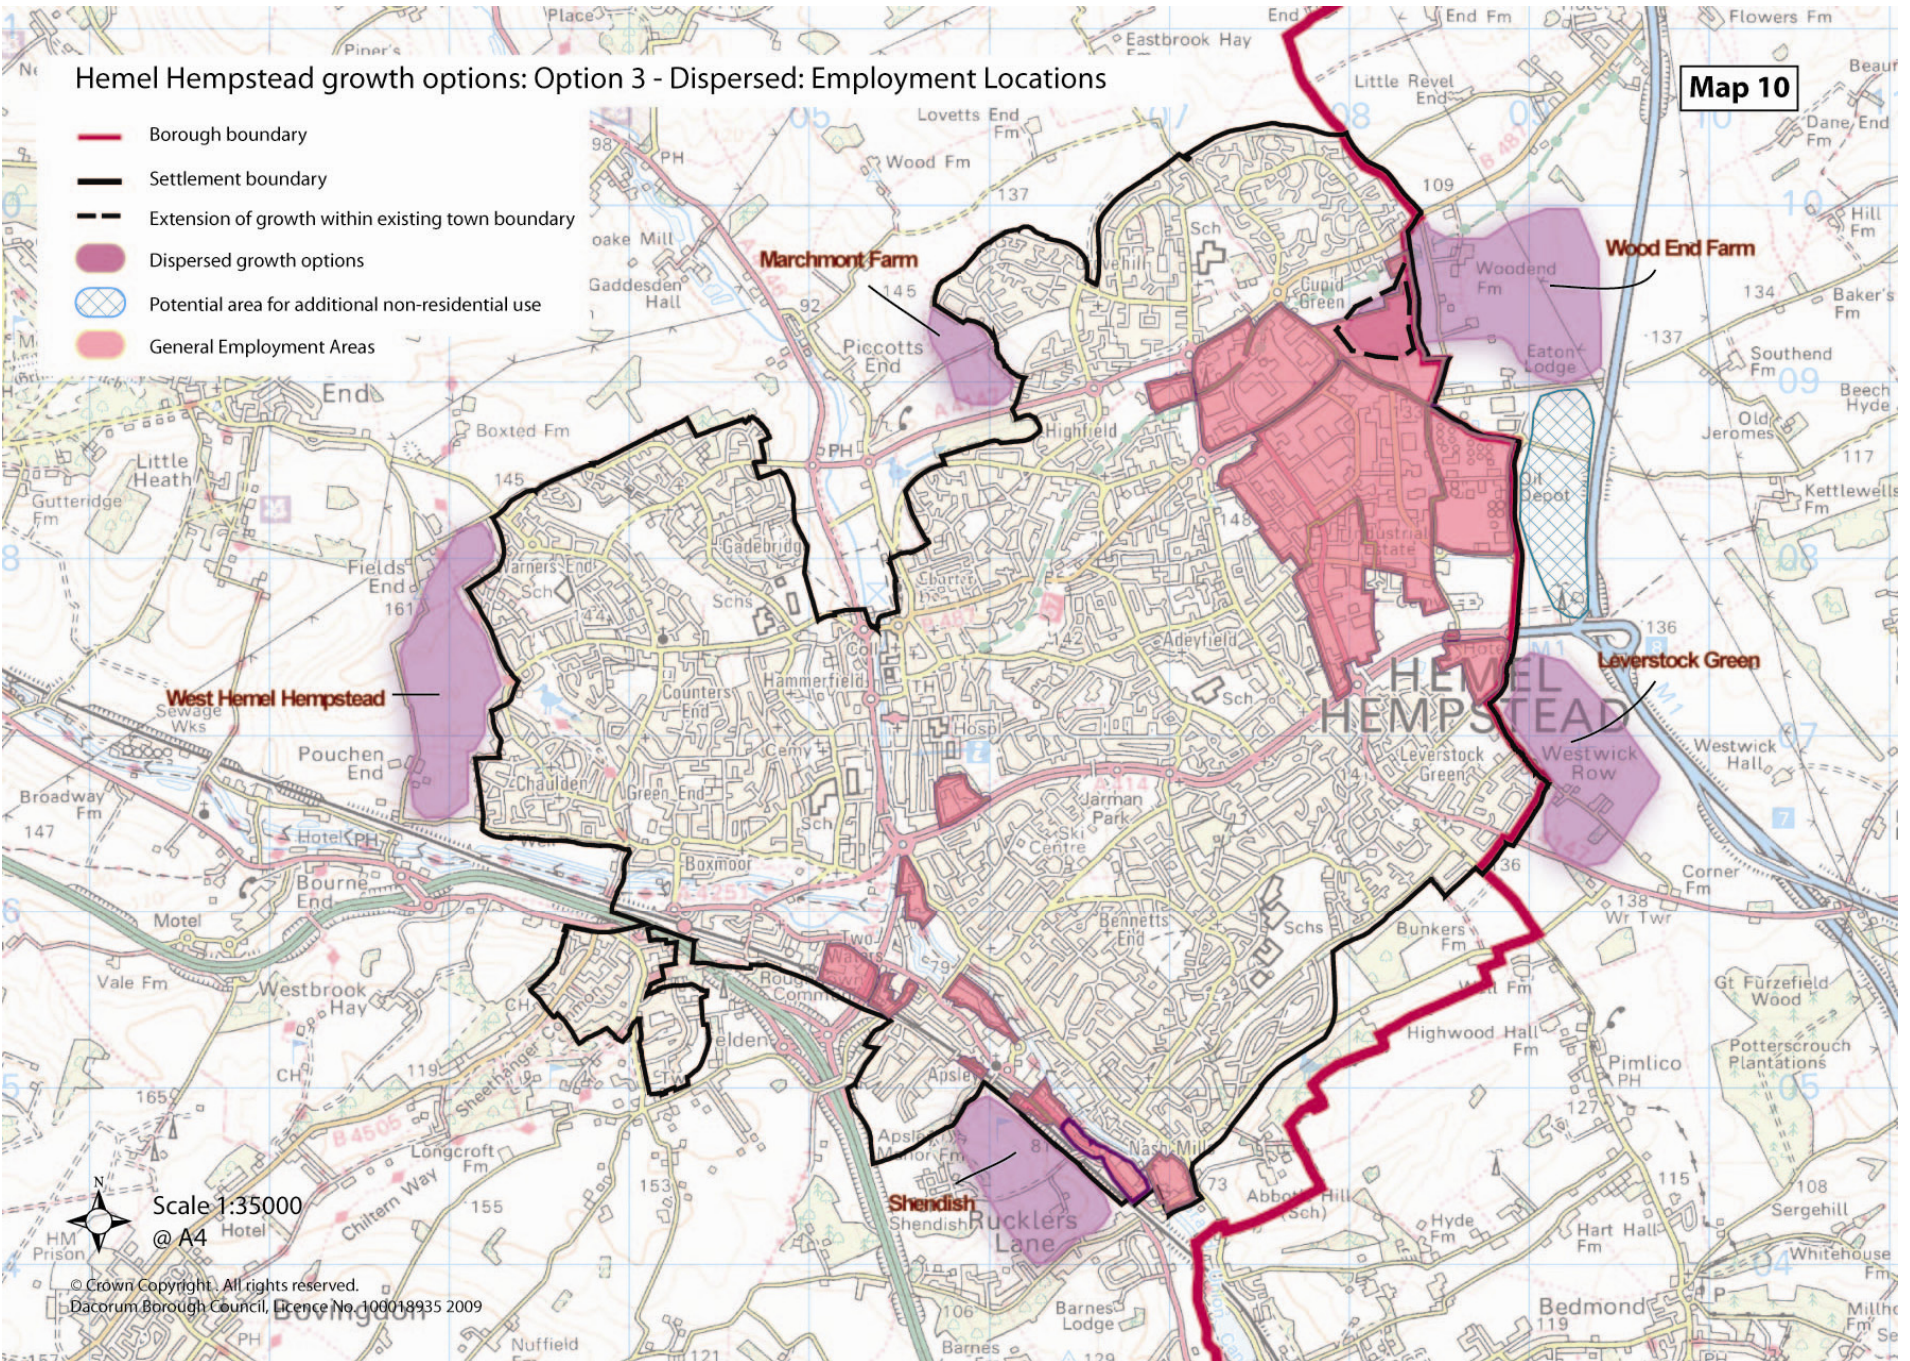

# Hemel Hempstead growth options: Option 3 - Dispersed: Employment Locations

Map 10

- Borough boundary
- Settlement boundary
- Extension of growth within existing town boundary
- Dispersed growth options
- Potential area for additional non-residential use
- General Employment Areas

Scale 1:35000  
@ A4  
© Crown Copyright. All rights reserved.  
Dacorum Borough Council, Licence No. 100018935 2009