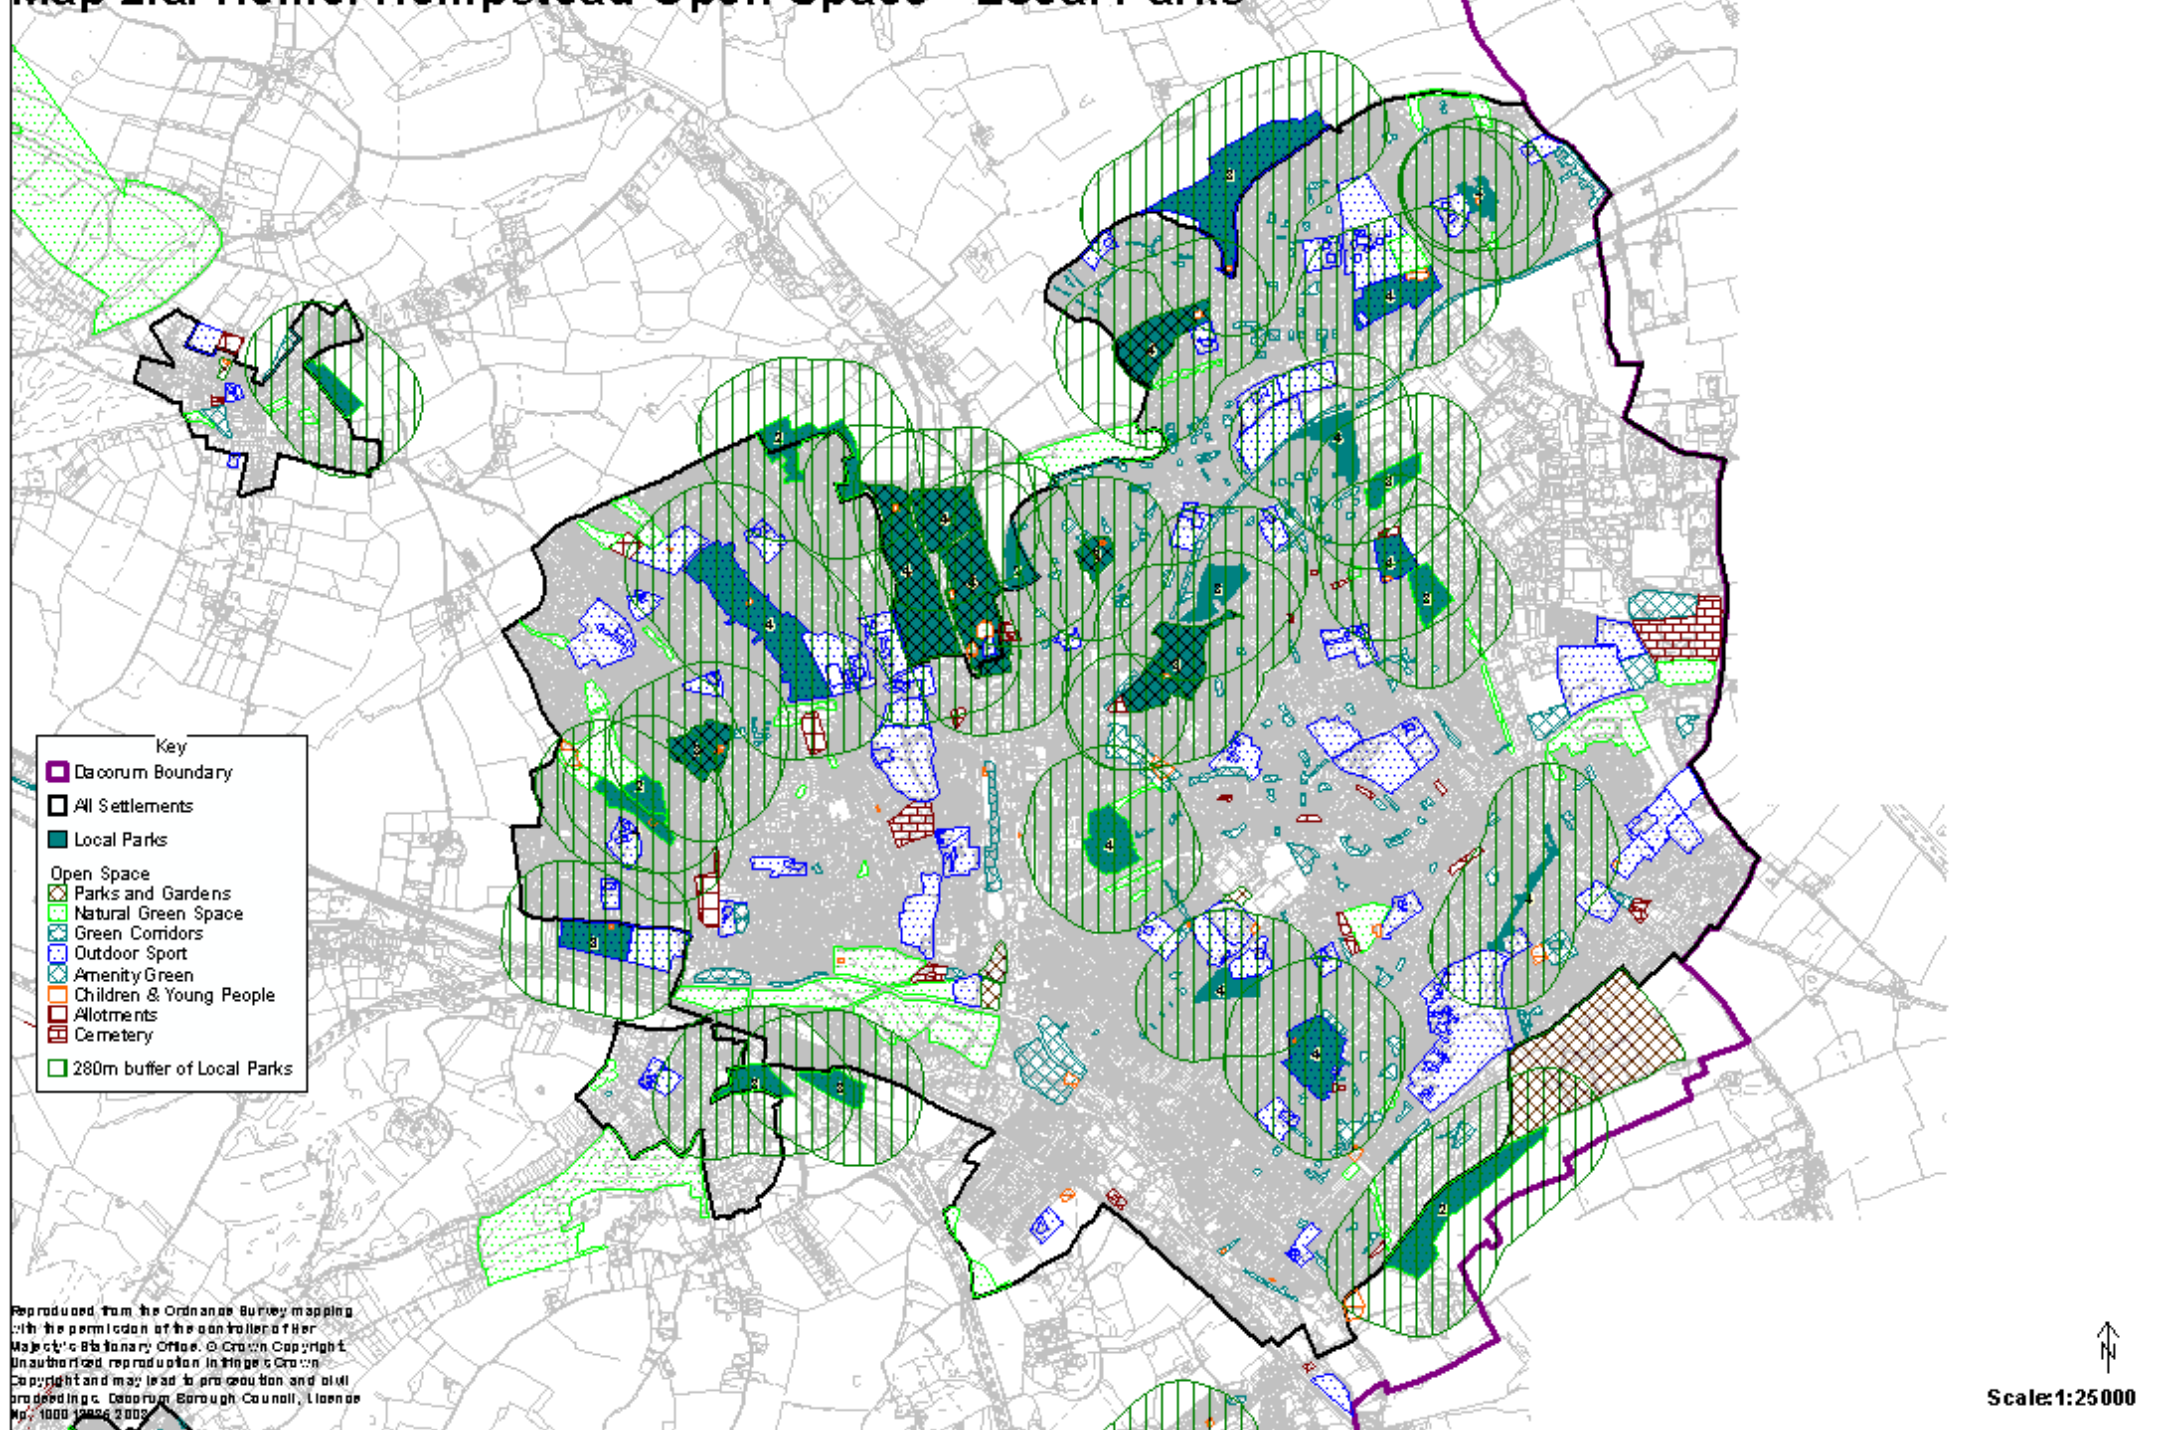

# Map 2.a. Hemel Hempstead Open Space - Local Parks

DATE: 2008-11-10

- Key**
- Daorum Boundary
  - All Settlements
  - Local Parks
  - Open Space
    - Parks and Gardens
    - Natural Green Space
    - Green Corridors
    - Outdoor Sport
    - Amenity Green
    - Children & Young People
    - Allotments
    - Cemetery
  - 280m buffer of Local Parks

Reproduced from the Ordnance Survey mapping with the permission of the controller of Her Majesty's Stationery Office. © Crown Copyright. Unauthorised reproduction in this document is prohibited. Hemel Hempstead Borough Council, Licence No. 1000/1999/2000

↑  
Scale: 1:25000