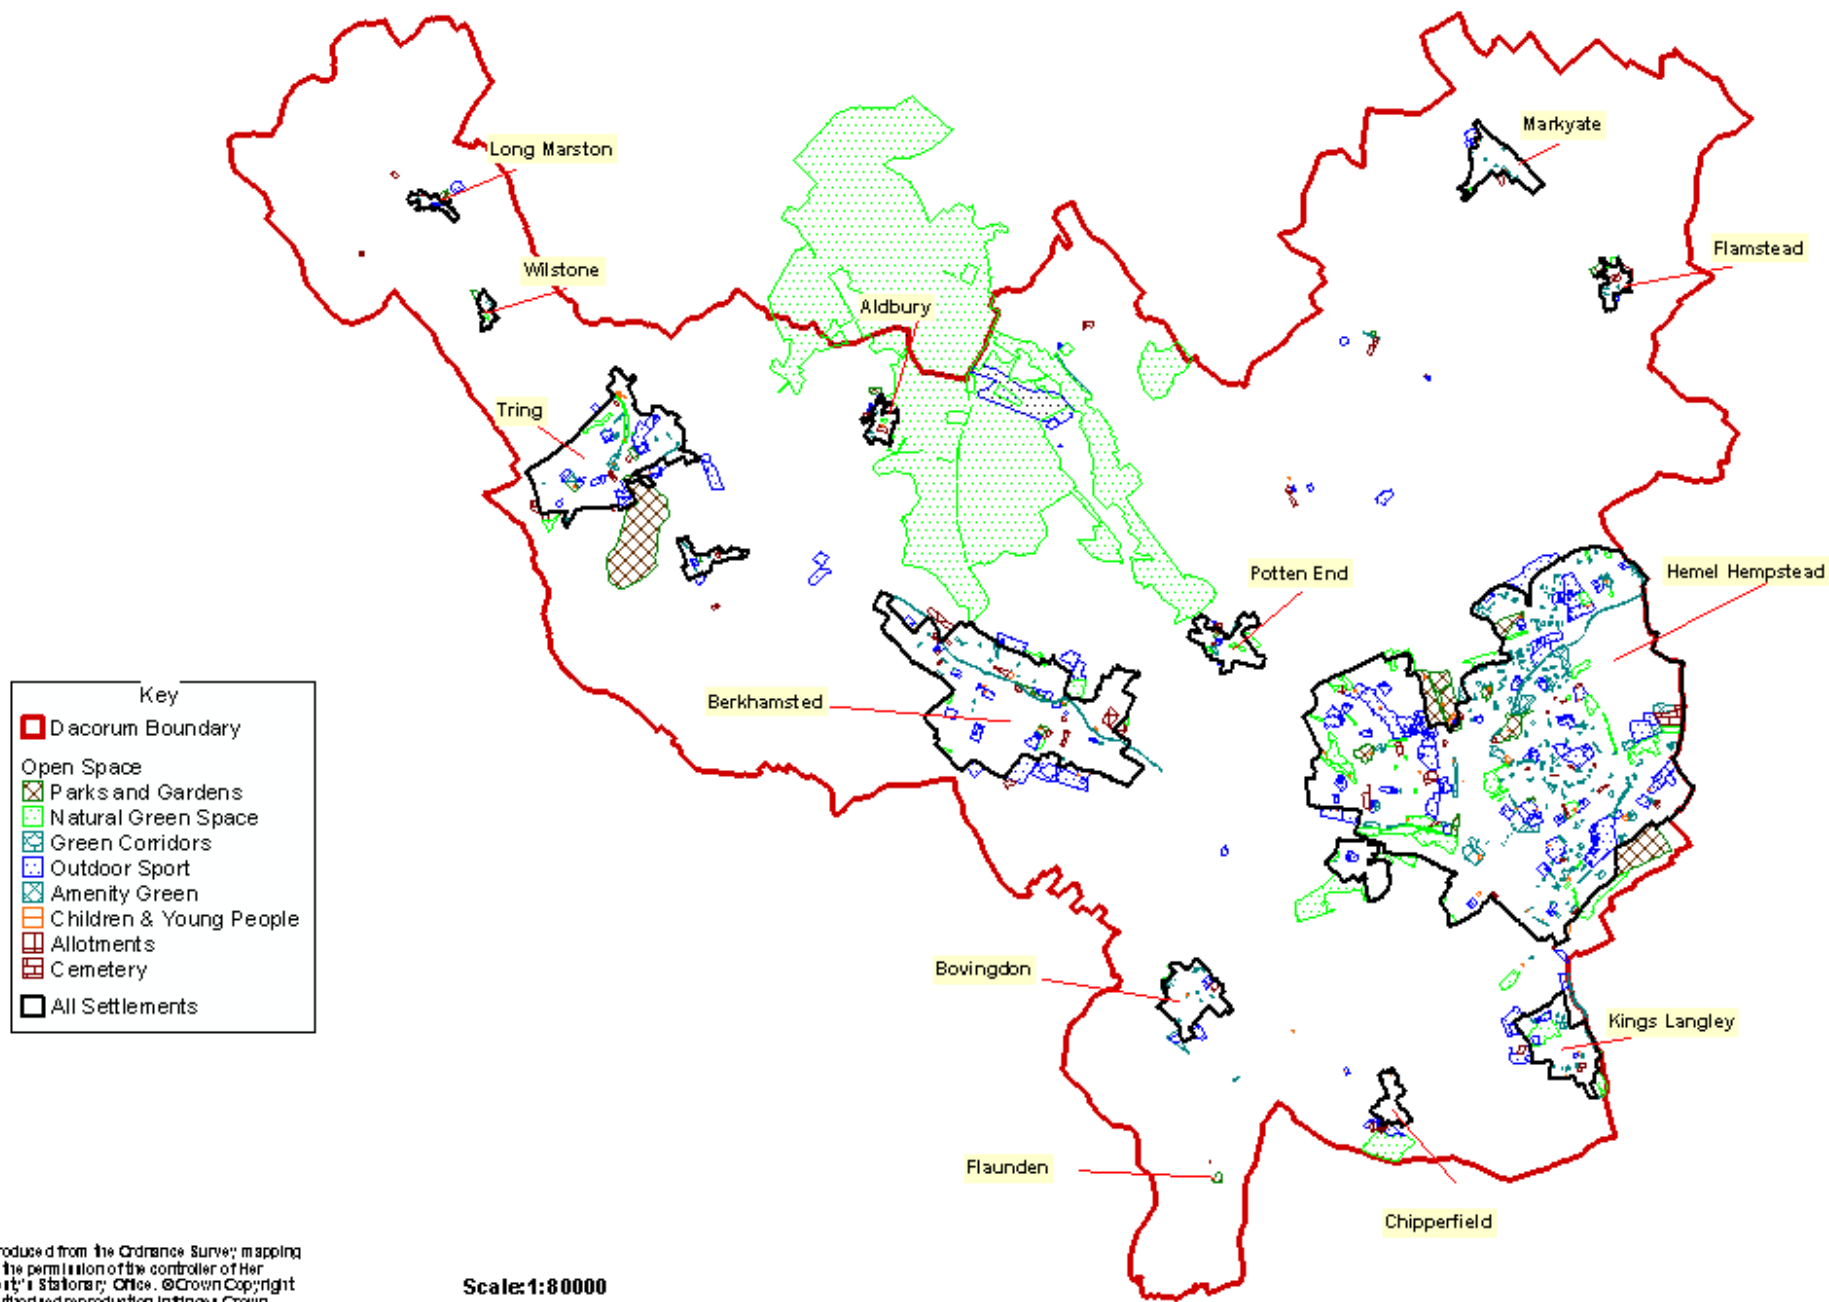

Map 1. Open Space in Dacorum.

Reproduced from the Ordnance Survey mapping with the permission of the controller of Her Majesty's Stationery Office. © Crown Copyright. Unauthorised reproduction in this Crown Copyright map may lead to prosecution and all proceedings in Dacorum Borough Council, Licence No. 100018935 2008

Scale: 1:80000